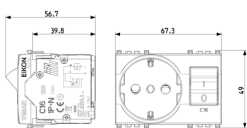

3 - Active

5 NR

3D

- **Class group:** Domestic switching devices
- **Class:** Socket outlet
- **Model:** Italian type P30
- **Number of units:** 2
- **Number of modules (module system):** 3
- **Number of socket outlets switchable:** 1
- **Imprint/indication:** None
- **Connection type:** Screwed terminal
- **With hinged lid:** No
- **With enhanced contact protection:** Yes
- **Label space/information surface:** Yes
- **Colour:** White
- **RAL-number (similar):** 9016
- **Metallic colour:** No
- **Transparent:** No
- **Lockable:** No
- **Eject-mechanism:** No
- **Insulated mounting:** No
- **With function lighting:** No
- **With orientation lighting:** No
- **Over voltage protection:** No
- **Fault current protection:** No
- **With miniature fuse:** No
- **Mounting method:** Flush-mounted
- **Type of fastening:** Snap mounting (engagement)
- **Material:** Plastic
- **Material quality:** Thermoplastic
- **Halogen free:** Yes
- **Surface protection:** Untreated
- **Surface finishing:** Matt
- **With loop through function:** No
- **With on/off switch:** Yes
- **Rotated central insert:** No
- **Nominal current:** 16 A
- **Nominal voltage:** 230 V
- **Frequency:** 50,00 - 50,01 HZ
- **Suitable for degree of protection (IP):** IP20
- **Impact strength:** Other
- **Device width:** 67,30 mm
- **Device height:** 49,00 mm
- **Device depth:** 56,30 mm
- 00. CE Marking - EU
- 01. IMQ - Italy ([download](#))
- 10. EAC Eurasian Customs Union
- 13. SNI - Indonesia
- 37. Marking - Morocco
- 96. Electrotechnical expert ([download](#))
- 99. WEEE Directive ([download](#))

8007352314276  
1 NR  
5.2x5.7x7.6 [cm]  
117.13 [g]

8007352314283  
5 NR  
21.4x11.6x6 [cm]  
645.53 [g]