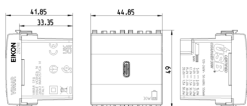

USB-C supply unit 30W PD grey

- Device which supports USB Power Delivery fast charge, which provides faster charge levels than conventional technologies

3 - Active

1 NR

- [Light multilanguage instructions sheet (550 kb)](#)
- [Full Multilanguage instructions sheet (915 kb)](#)