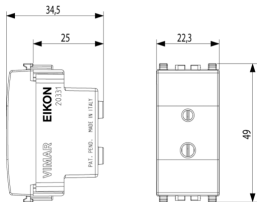

3 - Active

10 NR

3D

- **Class group:** Domestic switching devices
- **Class:** Socket outlet
- **Number of units:** 1
- **With hinged lid:** No
- **Colour:** White
- **RAL-number (similar):** 9016

- **Metallic colour:** No
- **Transparent:** No
- **Lockable:** No
- **Nominal current:** 6 A
- **Nominal voltage:** 24 V

- 00. CE Marking - EU
- 10. EAC Eurasian Customs Union

- 43. UKCA mark - Great Britain
- 99. WEEE Directive ([download](#))

8007352313651
1 NR
4.1x2.8x5.3 [cm]
23.87 [g]

8007352313668
10 NR
14.4x9x6 [cm]
280.6 [g]