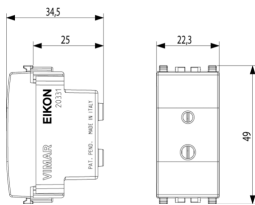

### Polarized 2P 6A 24V SELV outlet grey

Polarized 2P 6 A 24 V (SELV) socket outlet for plugs 01616 and 01617 (1  $\varnothing$  3 mm pin and 1  $\varnothing$  4 mm pin, 12,4 mm distance between centres), grey. For Hi-Fi installations, HFTR reception, etc.

3 - Active

10 NR

3D

- **Class group:** Domestic switching devices
- **Class:** Socket outlet
- **With hinged lid:** No
- **Colour:** Grey
- **RAL-number (similar):** 7024

- **Metallic colour:** No
- **Transparent:** No
- **Lockable:** No
- **Nominal current:** 6 A
- **Nominal voltage:** 24 V

- 00. CE Marking - EU
- 10. EAC Eurasian Customs Union

- 43. UKCA mark - Great Britain
- 99. WEEE Directive ([download](#))

8007352250703  
1 NR  
4.1x2.8x5.3 [cm]  
23.8 [g]

8007352250710  
10 NR  
14.4x9x6 [cm]  
273.27 [g]