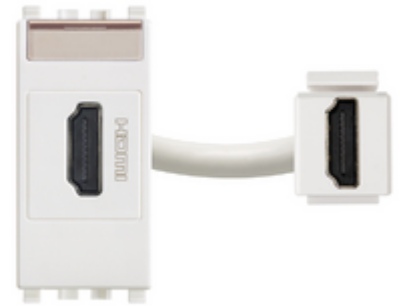

EIKON: HDMI outlet white

20346.B

Wiring devices / Traditional wiring devices / EIKON / Devices

HDMI outlet white

Socket outlet with HDMI connector, Keystone fixing, white

3 - Active

1 NR

- [Multilanguage instructions sheet \(1177 kb\)](#)

3D

- **Class group:** Domestic switching devices
- **Class:** Insert/cover for communication technology
- **Assembly arrangement:** Modular device for domestic switching devices
- **Utilization:** HDMI
- **Support ring:** No
- **With dust cover:** No
- **With hinged lid:** No
- **With imprint:** No
- **Mounting method:** Flush-mounted
- **Material:** Plastic
- **Material quality:** Thermoplastic
- **Halogen free:** Yes

- **Surface protection:** Untreated
- **Surface finishing:** Matt
- **Colour:** White
- **RAL-number (similar):** 9016
- **Transparent:** No
- **Number of modules (module system):** 1
- **With strain relief:** No
- **Luster terminal:** No
- **Suitable for degree of protection (IP):** IP20
- **Device width:** 22,30 mm
- **Device height:** 49,00 mm
- **Device depth:** 46,90 mm