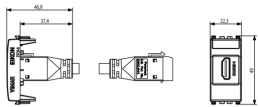

3D

- **Class group:** Domestic switching devices
- **Class:** Insert/cover for communication technology
- **Assembly arrangement:** Modular device for domestic switching devices
- **Utilization:** HDMI
- **Support ring:** No
- **With dust cover:** No
- **With hinged lid:** No
- **With imprint:** No
- **Mounting method:** Flush-mounted
- **Material:** Plastic
- **Material quality:** Thermoplastic
- **Halogen free:** Yes

- **Surface protection:** Untreated
- **Surface finishing:** Matt
- **Colour:** White
- **RAL-number (similar):** 9016
- **Transparent:** No
- **Number of modules (module system):** 1
- **With strain relief:** No
- **Luster terminal:** No
- **Suitable for degree of protection (IP):** IP20
- **Device width:** 22,30 mm
- **Device height:** 49,00 mm
- **Device depth:** 46,90 mm