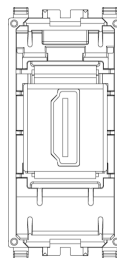

EIKON: HDMI outlet white

20346.B

Wiring devices / Traditional wiring devices / EIKON / Devices

HDMI outlet white

Socket outlet with HDMI connector, Keystone fixing, white

3 - Active

1 NR

- [Multilanguage instructions sheet \(1177 kb\)](#)

3D

- **Class group:** Domestic switching devices
- **Class:** Insert/cover for communication technology
- **Assembly arrangement:** Modular device for domestic switching devices
- **Utilization:** HDMI
- **Support ring:** No
- **With dust cover:** No
- **With hinged lid:** No
- **With imprint:** No
- **Mounting method:** Flush-mounted
- **Material:** Plastic
- **Material quality:** Thermoplastic
- **Halogen free:** Yes

- **Surface protection:** Untreated
- **Surface finishing:** Matt
- **Colour:** White
- **RAL-number (similar):** 9016
- **Transparent:** No
- **Number of modules (module system):** 1
- **With strain relief:** No
- **Luster terminal:** No
- **Suitable for degree of protection (IP):** IP20
- **Device width:** 22,30 mm
- **Device height:** 49,00 mm
- **Device depth:** 46,90 mm