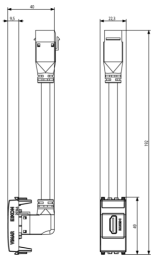

EIKON: HDMI outlet with 90° cable grey

20346.H

Wiring devices / Traditional wiring devices / EIKON / Devices

HDMI outlet with 90° cable grey

Socket outlet with HDMI connector, Keystone fixing, 90° cable outlet, grey

3 - Active

1 NR

- [Multilanguage instructions sheet \(1177 kb\)](#)

3D

- **Class group:** Domestic switching devices
- **Class:** Insert/cover for communication technology
- **Assembly arrangement:** Modular device for domestic switching devices
- **Utilization:** HDMI
- **Support ring:** No
- **With dust cover:** No
- **With hinged lid:** No
- **With imprint:** No
- **Mounting method:** Flush-mounted
- **Material:** Plastic
- **Material quality:** Thermoplastic
- **Halogen free:** Yes

- **Surface protection:** Untreated
- **Surface finishing:** Matt
- **Colour:** Grey
- **RAL-number (similar):** 7024
- **Transparent:** No
- **Number of modules (module system):** 1
- **With strain relief:** No
- **Luster terminal:** No
- **Suitable for degree of protection (IP):** IP20
- **Device width:** 22,30 mm
- **Device height:** 49,00 mm
- **Device depth:** 46,90 mm

- 00. CE Marking - EU
- 10. EAC Eurasian Customs Union

- 43. UKCA mark - Great Britain
- 99. WEEE Directive ([download](#))

8007352560475
 1 NR
 14.2x6.7x5.9 [cm]
 83.3 [g]

Vimar