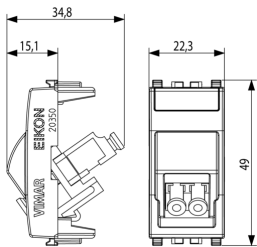

### Fiber optic socket mono 9/125 LC white

9/125  $\mu\text{m}$  monomodal fiber optic socket outlet with LC duplex adaptor, white

3 - Active

10 NR

3D

- **Class group:** Data and telecommunication
- **Class:** Fibre optic coupler
- **Suitable for type of fibre:** Single mode
- **Type of connector connection 1:** LC-Duplex
- **Type of connector connection 2:** LC-Duplex
- **Type of fastening:** Engage (snap)
- **Colour:** Other

- 10. EAC Eurasian Customs Union

8 007352561038

8007352561038  
1 NR  
4.1x2.8x5.3 [cm]  
13.1 [g]

8 007352561045

8007352561045  
10 NR  
14.4x9x6 [cm]  
166.5 [g]

Vimar