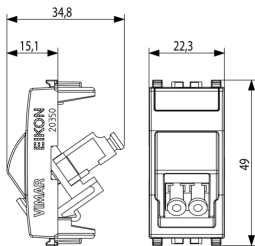

### Fiber optic socket mono 9/125 LC Next

9/125  $\mu\text{m}$  monomodal fiber optic socket outlet with LC duplex adaptor, Next

3 - Active

10 NR

3D

- **Class group:** Data and telecommunication
  - **Class:** Fibre optic coupler
  - **Suitable for type of fibre:** Single mode
  - **Type of connector connection 1:** LC-Duplex
  - **Type of connector connection 2:** LC-Duplex
  - **Type of fastening:** Engage (snap)
  - **Colour:** Other
- 10. EAC Eurasian Customs Union

8 007352561052

8007352561052  
1 NR  
4.1x2.8x5.3 [cm]  
13 [g]

8 007352561069

8007352561069  
10 NR  
14.4x9x6 [cm]  
165.9 [g]

Vimar