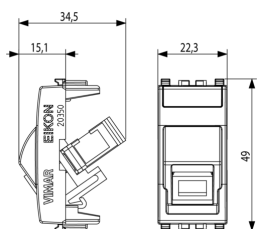

3 - Active

10 NR

3D

- **Class group:** Data and telecommunication
- **Class:** Fibre optic coupler
- **Suitable for type of fibre:** Single mode
- **Type of connector connection 1:** SC

- **Type of connector connection 2:** SC
- **Type of fastening:** Engage (snap)
- **Colour:** Other

- 10. EAC Eurasian Customs Union

8 007352561090

8007352561090
1 NR
4.1x2.8x5.3 [cm]
13.2 [g]

8 007352561106

8007352561106
10 NR
14.4x9x6 [cm]
168 [g]

Vimar