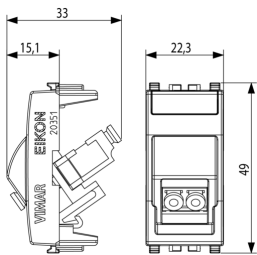

Multi fiber-optic outlet 50/125 LC white

50/125 μ m multimodal fiber optic socket outlet with LC duplex adaptor, white

3 - Active

10 NR

3D

- **Class group:** Data and telecommunication
- **Class:** Fibre optic coupler
- **Suitable for type of fibre:** Multi mode
- **Type of connector connection 1:** LC-Duplex

- **Type of connector connection 2:** LC-Duplex
- **Type of fastening:** Engage (snap)
- **Colour:** Other

10. EAC Eurasian Customs Union