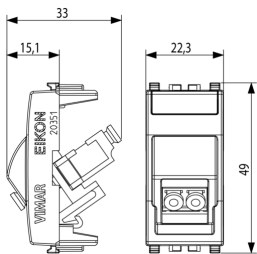

3 - Active

10 NR

3D

- **Class group:** Data and telecommunication
 - **Class:** Fibre optic coupler
 - **Suitable for type of fibre:** Multi mode
 - **Type of connector connection 1:** LC-Duplex
 - **Type of connector connection 2:** LC-Duplex
 - **Type of fastening:** Engage (snap)
 - **Colour:** Other
- 10. EAC Eurasian Customs Union

8 007352561137

8007352561137
1 NR
4.1x2.8x5.3 [cm]
13 [g]

8 007352561144

8007352561144
10 NR
14.4x9x6 [cm]
165.2 [g]

Vimar