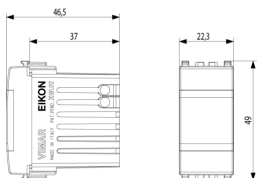

### LED-lamp 1M 12V grey

Lamp with high-efficiency LED, supply voltage 12 V~ 50-60 Hz or 12 V d.c. (SELV), grey

2 - Will be discontinued

5 NR

3D

- **Class group:** Domestic switching devices
- **Class:** Information light signal for domestic switching devices
- **Number of modules (module system):** 1
- **With light source:** Yes
- **Lamp type:** LED not exchangeable
- **With flashlight:** No
- **With fixed symbol/imprint:** No
- **With exchangeable symbol:** No
- **Mounting method:** Flush-mounted
- **Type of fastening:** Engage (snap)
- **Material:** Plastic
- **Material quality:** Thermoplastic
- **Surface protection:** Untreated
- **Surface finishing:** Matt
- **Colour:** Grey
- **RAL-number (similar):** 7024
- **Transparent:** No
- **Colour light source:** White
- **Suitable for degree of protection (IP):** IP40
- **Nominal voltage:** 12 V

- 00. CE Marking - EU
- 10. EAC Eurasian Customs Union
- 37. Marking - Morocco

- 43. UKCA mark - Great Britain
- 96. Electrotechnical expert ([download](#))
- 99. WEEE Directive ([download](#))

8007352269767  
1 NR  
5.1x2.8x5.3 [cm]  
25.07 [g]