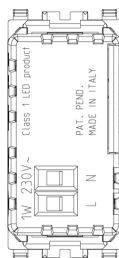

3D

- **Class group:** Luminaires
- **Class:** Emergency luminaire
- **Mounting method:** Built-in
- **Monitoring equipment:** None
- **With remote switch connection:** No
- **Power supply system:** Peripheral (individual battery)
- **Battery quality:** NiMH
- **Lamp type:** LED not exchangeable
- **With light source:** Yes
- **Housing material:** Plastic
- **Housing colour:** Grey

- **Material cover:** Without cover
- **Voltage type:** AC
- **Nominal voltage:** 230,00 - 230,01 V
- **Degree of protection (IP):** IP40
- **Protection class:** II
- **Max. system power:** 1,00 W
- **Rated luminous flux according to IEC 62722-2-1:** 3
- **Width:** 22,30 mm
- **Height/depth:** 47,20 mm
- **Built-in width:** 22,30 mm
- **Built-in height/depth:** 37,00 mm

00. CE Marking - EU
10. EAC Eurasian Customs Union
37. Marking - Morocco

43. UKCA mark - Great Britain
96. Electrotechnical expert ([download](#))
99. WEEE Directive ([download](#))