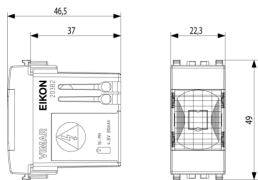

3D

- **Class group:** Luminaires
- **Class:** Emergency luminaire
- **Mounting method:** Built-in
- **Monitoring equipment:** None
- **With remote switch connection:** No
- **Power supply system:** Peripheral (individual battery)
- **Battery quality:** NiMH
- **Lamp type:** LED not exchangeable
- **With light source:** Yes
- **Housing material:** Plastic
- **Housing colour:** Grey

- **Material cover:** Without cover
- **Voltage type:** AC
- **Nominal voltage:** 230,00 - 230,01 V
- **Degree of protection (IP):** IP40
- **Protection class:** II
- **Max. system power:** 1,00 W
- **Rated luminous flux according to IEC 62722-2-1:** 3
- **Width:** 22,30 mm
- **Height/depth:** 47,20 mm
- **Built-in width:** 22,30 mm
- **Built-in height/depth:** 37,00 mm

00. CE Marking - EU
10. EAC Eurasian Customs Union
37. Marking - Morocco

43. UKCA mark - Great Britain
96. Electrotechnical expert ([download](#))
99. WEEE Directive ([download](#))