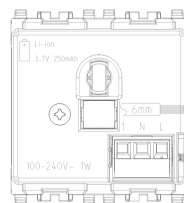

### TORCIA LED emergency lamp 2M

3 - Active

10 NR

- [Light multilanguage instructions sheet \(640 kb\)](#)
- [Full Multilanguage instruction sheet \(1663 kb\)](#)

3D

- **Class group:** Luminaires
- **Class:** Emergency luminaire
- **Mounting method:** Surface mounting/recessed mounting
- **Function:** Escape route lighting
- **Suitable for labelling type:** Other
- **With pictogram:** No
- **Monitoring equipment:** None
- **With remote switch connection:** Yes
- **With remote control:** No
- **Power supply system:** Peripheral (individual battery)
- **Battery quality:** Lithium-ions
- **Lamp type:** LED not exchangeable
- **With light source:** Yes
- **Suitable for number of light sources:** 1
- **Lamp holder:** Other
- **Number of lighting heads:** 2
- **Housing material:** Plastic
- **Housing colour:** Grey
- **Material cover:** Without cover
- **Voltage type:** AC

- **Nominal voltage:** 100,00 - 240,00 V
- **Type of control gear:** Not required
- **Exchangeable control gear:** No
- **Light distributor:** Other
- **Degree of protection (IP):** IP40
- **Degree of protection (NEMA):** Other
- **Protection class:** II
- **Max. system power:** 1,00 W
- **Nominal operation time:** 250,00 - 251,00 h
- **Width:** 44,80 mm
- **Height/depth:** 45,90 mm
- **Length:** 49,00 mm
- **Built-in width:** 44,80 mm
- **Built-in height/depth:** 36,40 mm
- **Built-in length:** 49,00 mm
- **Type of wiring:** Ending
- **Number of poles:** 0
- **Conductor cross section:** 250
- **Connection type:** Screw connection

8007352721333  
10 NR  
28.1x13.1x6 [cm]  
729.3 [g]

8007352721340  
120 NR  
38.5x29x30 [cm]  
9,231.6 [g]