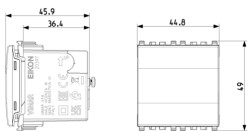

- [Light multilanguage instructions sheet (640 kb)](#)
- [Full Multilanguage instruction sheet (1663 kb)](#)