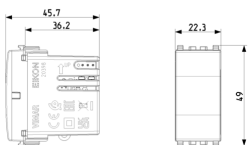

LED auxiliary emergency lamp 1M

3 - Active

10 NR

- [Light multilanguage instructions sheet (545 kb)](#)
- [Full multilanguage instructions sheet (1135 kb)](#)