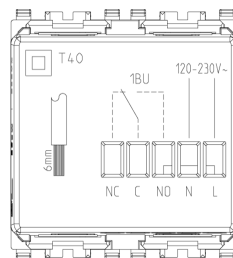

EIKON: 1-channel timer-switch white

20448.B

Wiring devices / Traditional wiring devices / EIKON / Devices

1-channel timer-switch white

Electronic daily/weekly programmable timer-switch, 8 A 230 V~ change-over relay output, supply voltage 120-230 V~ 50-60 Hz, white - 2 modules

2 - Will be discontinued

1 NR

- [Multilanguage installer manual \(1513 kb\)](#)

3D

- **Class group:** Domestic switching devices
- **Class:** Electronic insert for domestic switching devices
- **Model:** Other
- **Assembly arrangement:** Modular device for domestic switching devices
- **Number of modules (module system):** 2
- **Radio-controlled:** No
- **Mounting method:** Flush-mounted
- **Type of fastening:** Engage (snap)

- 00. CE Marking - EU
- 37. Marking - Morocco
- 43. UKCA mark - Great Britain

- 96. Electrotechnical expert ([download](#))
- 99. WEEE Directive ([download](#))

8007352313477
1 NR
11.2x9.6x9.8 [cm]
175.07 [g]