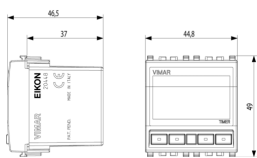

2 - Will be discontinued

1 NR

- [Multilanguage installer manual \(1513 kb\)](#)

3D

- **Class group:** Domestic switching devices
- **Class:** Electronic insert for domestic switching devices
- **Model:** Other
- **Assembly arrangement:** Modular device for domestic switching devices
- **Number of modules (module system):** 2
- **Radio-controlled:** No
- **Mounting method:** Flush-mounted
- **Type of fastening:** Engage (snap)