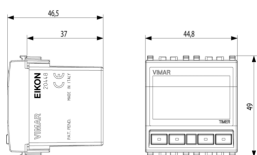

2 - Will be discontinued

1 NR

- [Multilanguage installer manual \(1513 kb\)](#)

3D

- **Class group:** Domestic switching devices
- **Class:** Electronic insert for domestic switching devices
- **Model:** Other
- **Assembly arrangement:** Modular device for domestic switching devices
- **Number of modules (module system):** 2
- **Radio-controlled:** No
- **Mounting method:** Flush-mounted
- **Type of fastening:** Engage (snap)