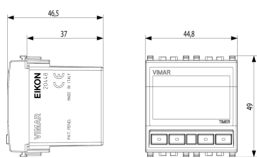

2 - Will be discontinued

1 NR

[Multilanguage installer manual \(1513 kb\)](#)

3D

- **Class group:** Domestic switching devices
- **Class:** Electronic insert for domestic switching devices
- **Model:** Other
- **Assembly arrangement:** Modular device for domestic switching devices
- **Number of modules (module system):** 2
- **Radio-controlled:** No
- **Mounting method:** Flush-mounted
- **Type of fastening:** Engage (snap)