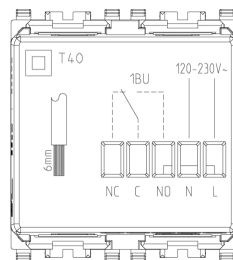

EIKON: 1-channel timer-switch grey

20448

Wiring devices / Traditional wiring devices / EIKON / Devices

1-channel timer-switch grey

Electronic daily/weekly programmable timer-switch, 8 A 230 V~ change-over relay output, supply voltage 120-230 V~ 50-60 Hz, grey - 2 modules

2 - Will be discontinued

1 NR

[Multilanguage installer manual \(1513 kb\)](#)

3D

- **Class group:** Domestic switching devices
- **Class:** Electronic insert for domestic switching devices
- **Model:** Other
- **Assembly arrangement:** Modular device for domestic switching devices
- **Number of modules (module system):** 2
- **Radio-controlled:** No
- **Mounting method:** Flush-mounted
- **Type of fastening:** Engage (snap)

- 00. CE Marking - EU
- 37. Marking - Morocco
- 43. UKCA mark - Great Britain

- 96. Electrotechnical expert ([download](#))
- 99. WEEE Directive ([download](#))

8007352269743
1 NR
11.2x9.6x9.8 [cm]
183.6 [g]