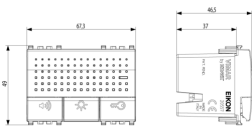

Due Fili speakerphone grey

Speakerphone for Due Fili system with door opening and stair lights switching on functions, grey - 3 modules

2 - Will be discontinued

1 NR

- [Multilanguage installer manual (6062 kb)](#)

3D