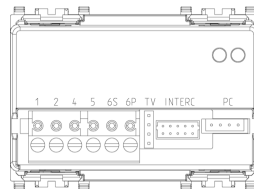

### Due Fili speakerphone grey

Speakerphone for Due Fili system with door opening and stair lights switching on functions, grey - 3 modules

2 - Will be discontinued

1 NR

- [Multilanguage installer manual \(6062 kb\)](#)

3D

- **Class group:** Communication technique
- **Class:** Indoor station door communication
- **With video:** No
- **Installation technique:** Bus system
- **Mounting method:** Flush-mounted
- **Material:** Plastic
- **Overhear protected:** Yes
- **Operation door lock:** Yes
- **Control extra function(s):** Yes

- **Hands free:** Yes
- **Colour:** Grey
- **Mutable call tone:** No
- **Internal communication:** Yes
- **Specific call tone:** No
- **Additional device connectable:** Yes
- **Loudness control:** Yes
- **Height:** 49 mm