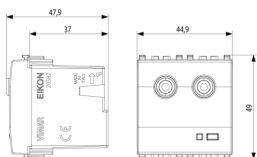

### RCA input 2M Next

Audio input with 2 RCA connectors, automatic volume adjustment, incorporated line terminator, Next - 2 modules

3 - Active

1 NR

- [Sound System technical catalogue - IT \(32460 kb\)](#)
- [Multilanguage instructions sheet \(792 kb\)](#)
- [By-me automation-fw Compatibility \(206 kb\)](#)
  
- [Configuring a mini speaker system](#)
- [Sound system](#)

- 00. CE Marking - EU
- 10. EAC Eurasian Customs Union
- 43. UKCA mark - Great Britain

- 96. Electrotechnical expert ([download](#))
- 99. WEEE Directive ([download](#))

8007352400610  
 1 NR  
 11.2x9.6x9.8 [cm]  
 169.45 [g]