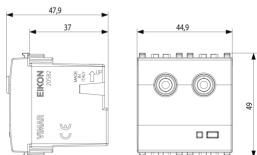

- [Sound System technical catalogue - IT (32460 kb)](#)
- [Multilanguage instructions sheet (792 kb)](#)
- [By-me automation-fw Compatibility (206 kb)](#)

- [Configuring a mini speaker system](#)
- [Sound system](#)