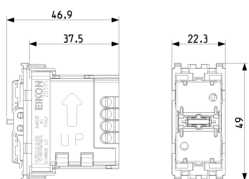

3 - Active

1 NR

20755.3 - 2 half buttons 1M
dimmer grey

20755.3.B - 2 half buttons
1M dimmer white

20755.3.N - 2 half buttons
1M dimmer Next

- Light multilanguage instructions sheet (1332 kb)
- Foglio istruzioni multilingua Full (677 kb)
- Feuille d'instructions multilingues Full (677 kb)
- Hoja de instrucciones multilingüe Full (674 kb)
- Full Multilanguage instructions sheet (670 kb)
- Πολυγλωσσικό φύλλο οδηγιών Full (878 kb)
- Mehrsprachig-Gebrauchsinformation Full (675 kb)
- Full (750 kb)
- Manuale app View Wireless (15556 kb)
- Manuel appli View Wireless (37703 kb)
- Manual app View Wireless (37528 kb)
- Manual View Wireless app (37579 kb)
- Εγχειρίδιο τεχνικού εγκατάστασης (37781 kb)
- Installationsanleitung View Wireless (37508 kb)

- **Label space/information surface:** No
- **Illumination:** Yes
- **Function lighting:** Other
- **Type of lighting:** LED not exchangeable
- **Suitable for degree of protection (IP):** IP40
- **Nominal voltage:** 240 V
- **Feedback-signal contact:** No
- **Connection type:** Screwed terminal
- **Heating switch:** No
- **Washing machine switch:** No
- **Device width:** 22,30 mm
- **Device height:** 49,00 mm
- **Device depth:** 46,90 mm
- **Built-in depth:** 37,50 mm
- **Min. depth of built-in installation box:** 42,00 mm
- **Compatible with Apple HomeKit:** Yes
- **Compatible with Google Assistant:** Yes
- **Compatible with Amazon Alexa:** Yes
- **IFTTT support available:** Yes

8007352707993
1 NR
6x5.4x5.2 [cm]
44.3 [g]

8007352708006
60 NR
37.5x30x13.5 [cm]
3,150.6 [g]