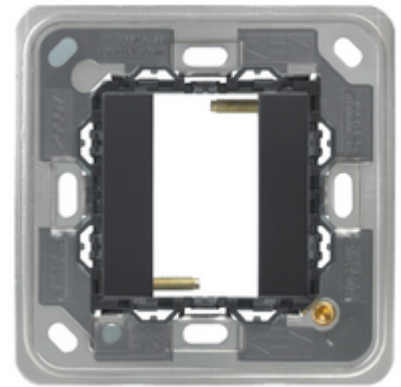

EIKON: Frame 1M BS grey

20606

Wiring devices / Traditional wiring devices / EIKON / Mounting frames

Frame 1M BS grey

1-module mounting frame, with screws, for square British standard mounting boxes, grey

- The honeycomb structure gives structural strength
- The slots in the corners enable fixing to the panel
- Thanks to the central slots, the support can be fixed onto the wall level

3 - Active

40 NR

3D

- **Class group:** Domestic switching devices
- **Class:** Holder for modular domestic switching devices
- **Model:** Flush-mounted
- **Mounting method:** Mounting with screw
- **Mounting method of the module inserts:** Front side
- **Mounting direction:** Horizontal and vertical
- **Number of modules horizontal (module system):** 1
- **Number of modules vertical (module system):** 1
- **With built-in installation box:** No

- **With screws:** Yes
- **Suitable for mounting in round junction box 60 mm:** No
- **Flush-mounted installation:** Yes
- **Suitable for subfloor installation duct box:** No
- **Suitable for wall duct:** No
- **Suitable for mounting on DIN-rail 35 mm:** No
- **Material:** Plastic
- **Material quality:** Thermoplastic