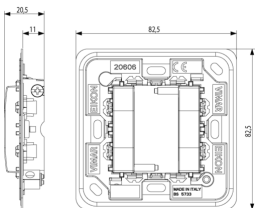

EIKON: Frame 1M BS grey

20606

Wiring devices / Traditional wiring devices / EIKON / Mounting frames

Frame 1M BS grey

1-module mounting frame, with screws, for square British standard mounting boxes, grey

- The honeycomb structure gives structural strength
- The slots in the corners enable fixing to the panel
- Thanks to the central slots, the support can be fixed onto the wall level

3 - Active

40 NR

3D

- **Class group:** Domestic switching devices
- **Class:** Holder for modular domestic switching devices
- **Model:** Flush-mounted
- **Mounting method:** Mounting with screw
- **Mounting method of the module inserts:** Front side
- **Mounting direction:** Horizontal and vertical
- **Number of modules horizontal (module system):** 1
- **Number of modules vertical (module system):** 1
- **With built-in installation box:** No

- **With screws:** Yes
- **Suitable for mounting in round junction box 60 mm:** No
- **Flush-mounted installation:** Yes
- **Suitable for subfloor installation duct box:** No
- **Suitable for wall duct:** No
- **Suitable for mounting on DIN-rail 35 mm:** No
- **Material:** Plastic
- **Material quality:** Thermoplastic