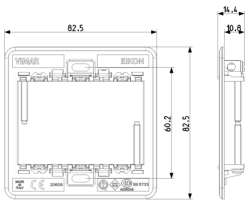

EIKON: Frame 3M BS

20608

Wiring devices / Traditional wiring devices / EIKON / Mounting frames

Frame 3M BS

3-module mounting frame, with screws, for British standard mounting boxes

3 - Active

40 NR

3D

- **Class group:** Domestic switching devices
- **Class:** Holder for modular domestic switching devices
- **Model:** Flush-mounted
- **Mounting method:** Mounting with screw
- **Mounting method of the module inserts:** Front side
- **Mounting direction:** Horizontal and vertical
- **Number of modules horizontal (module system):** 3
- **Number of modules vertical (module system):** 1
- **With built-in installation box:** No
- **With screws:** Yes
- **Suitable for mounting in round junction box 60 mm:** No
- **Flush-mounted installation:** Yes
- **Suitable for subfloor installation duct box:** No
- **Suitable for wall duct:** No
- **Suitable for mounting on DIN-rail 35 mm:** No
- **Material:** Plastic
- **Material quality:** Thermoplastic

- 01. IMQ - Italy ([download](#))
- 08. ASTA - UK

- 29. QCERT - Colombia
- 96. Electrotechnical expert ([download](#))

8007352536517
1 NR
8.2x8.2x1.5 [cm]
40.2 [g]

8007352536524
40 NR
28.4x18.4x13.7 [cm]
1,735.4 [g]