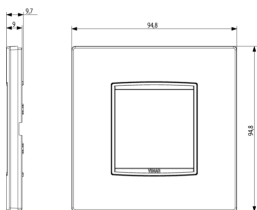

EIKON: Classic plate 2MBS Wood Italian walnut

20647.C35

Wiring devices / Traditional wiring devices / EIKON / Cover plates

Classic plate 2MBS Wood Italian walnut

2-module Classic cover plate for British standard, solid wood and chromed frame, Italian walnut

2 - Will be discontinued

1 NR

20607 - Frame 2M BS

3D

- **Class group:** Domestic switching devices
- **Class:** Cover frame for domestic switching devices
- **Number of units:** 2
- **Mounting direction:** Horizontal and vertical
- **Number of units horizontal:** 2
- **Number of units vertical:** 1
- **Number of modules horizontal (module system):** 2
- **Number of modules vertical (module system):** 1
- **With mounting grid:** Yes
- **Suitable for subfloor installation duct box:** Yes
- **Suitable for wall duct:** Yes
- **Suitable for built-in installation:** Yes
- **Label space/information surface:** Yes
- **Material:** Wood
- **Material quality:** Other
- **Halogen free:** Yes
- **Surface protection:** Untreated
- **Surface finishing:** Matt
- **Colour:** Wood
- **RAL-number (similar):** 8025
- **Transparent:** No
- **With hinged lid:** No
- **Degree of protection (IP):** IP00
- **Type of fastening:** Clamp mounting
- **Width:** 94,80 mm
- **Height:** 94,80 mm
- **Depth:** 9,70 mm
- **Built-in width:** 94,80 mm
- **Built-in height:** 94,80 mm
- **Diameter bore hole (opening):** 0 mm

• 08. ASTA - UK

8007352477957
1 NR
9.7x9.7x1.7 [cm]
61.2 [g]

8007352477964
5 NR
10.3x9.4x10.5 [cm]
344.8 [g]

Vimar