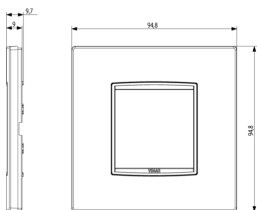

2 - Will be discontinued

1 NR

20607 - Frame 2M BS

3D

- **Class group:** Domestic switching devices
- **Class:** Cover frame for domestic switching devices
- **Number of units:** 2
- **Mounting direction:** Horizontal and vertical
- **Number of units horizontal:** 2
- **Number of units vertical:** 1
- **Number of modules horizontal (module system):** 2
- **Number of modules vertical (module system):** 1
- **With mounting grid:** Yes
- **Suitable for subfloor installation duct box:** Yes
- **Suitable for wall duct:** Yes
- **Suitable for built-in installation:** Yes
- **Label space/information surface:** Yes
- **Material:** Metal
- **Material quality:** Other

- **Halogen free:** Yes
- **Surface protection:** Lacquered
- **Surface finishing:** Matt
- **Colour:** Gold
- **RAL-number (similar):** 1036
- **Transparent:** No
- **With hinged lid:** No
- **Degree of protection (IP):** IP00
- **Type of fastening:** Clamp mounting
- **Width:** 94,80 mm
- **Height:** 94,80 mm
- **Depth:** 9,70 mm
- **Built-in width:** 94,80 mm
- **Built-in height:** 94,80 mm
- **Diameter bore hole (opening):** 0 mm

• 08. ASTA - UK

8007352484559
1 NR
9.7x9.7x1.7 [cm]
111.3 [g]

8007352484566
5 NR
10.3x9.4x10.5 [cm]
593.7 [g]

Vimar