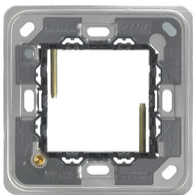

EIKON: Classic plate 2MBS Galvan.satin gold

20647.G21

Wiring devices / Traditional wiring devices / EIKON / Cover plates

Classic plate 2MBS Galvan.satin gold

2-module Classic cover plate for British standard, Refined metal and with golden frame, satin gold

2 - Will be discontinued

1 NR

20607 - Frame 2M BS

3D

- **Class group:** Domestic switching devices
- **Class:** Cover frame for domestic switching devices
- **Number of units:** 2
- **Mounting direction:** Horizontal and vertical
- **Number of units horizontal:** 2
- **Number of units vertical:** 1
- **Number of modules horizontal (module system):** 2
- **Number of modules vertical (module system):** 1
- **With mounting grid:** Yes
- **Suitable for subfloor installation duct box:** Yes
- **Suitable for wall duct:** Yes
- **Suitable for built-in installation:** Yes
- **Label space/information surface:** Yes
- **Material:** Metal
- **Material quality:** Other

- **Halogen free:** Yes
- **Surface protection:** Lacquered
- **Surface finishing:** Matt
- **Colour:** Gold
- **RAL-number (similar):** 1036
- **Transparent:** No
- **With hinged lid:** No
- **Degree of protection (IP):** IP00
- **Type of fastening:** Clamp mounting
- **Width:** 94,80 mm
- **Height:** 94,80 mm
- **Depth:** 9,70 mm
- **Built-in width:** 94,80 mm
- **Built-in height:** 94,80 mm
- **Diameter bore hole (opening):** 0 mm