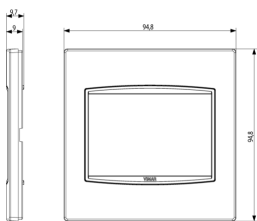

2 - Will be discontinued

1 NR

20608 - Frame 3M BS

3D

- **Class group:** Domestic switching devices
- **Class:** Cover frame for domestic switching devices
- **Number of units:** 3
- **Mounting direction:** Horizontal and vertical
- **Number of units horizontal:** 3
- **Number of units vertical:** 1
- **Number of modules horizontal (module system):** 3
- **Number of modules vertical (module system):** 1
- **With mounting grid:** Yes
- **Suitable for subfloor installation duct box:** Yes
- **Suitable for wall duct:** Yes
- **Suitable for built-in installation:** Yes
- **Label space/information surface:** Yes
- **Material:** Glass
- **Material quality:** Glass

- **Halogen free:** Yes
- **Surface protection:** Untreated
- **Surface finishing:** Glossy
- **Colour:** Black
- **RAL-number (similar):** 9005
- **Transparent:** No
- **With hinged lid:** No
- **Degree of protection (IP):** IP00
- **Type of fastening:** Clamp mounting
- **Width:** 94,80 mm
- **Height:** 94,80 mm
- **Depth:** 9,00 mm
- **Built-in width:** 94,80 mm
- **Built-in height:** 94,80 mm
- **Diameter bore hole (opening):** 0 mm