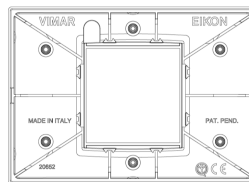

EIKON: Classic plate 2centrMBS Wood Italian wal

20652.C35

Wiring devices / Traditional wiring devices / EIKON / Cover plates

Classic plate 2centrMBS Wood Italian wal

2-central-module Classic cover plate, solid wood and chromed frame, Italian walnut

2 - Will be discontinued

1 NR

3D

- **Class group:** Domestic switching devices
- **Class:** Cover frame for domestic switching devices
- **Number of units:** 2
- **Mounting direction:** Horizontal and vertical
- **Number of units horizontal:** 2
- **Number of units vertical:** 1
- **Number of modules horizontal (module system):** 2
- **Number of modules vertical (module system):** 1
- **With mounting grid:** Yes
- **Suitable for subfloor installation duct box:** Yes
- **Suitable for wall duct:** Yes
- **Suitable for built-in installation:** Yes
- **Label space/information surface:** Yes
- **Material:** Wood
- **Material quality:** Other

- **Halogen free:** Yes
- **Surface protection:** Untreated
- **Surface finishing:** Matt
- **Colour:** Wood
- **RAL-number (similar):** 8025
- **Transparent:** No
- **With hinged lid:** No
- **Degree of protection (IP):** IP00
- **Type of fastening:** Clamp mounting
- **Width:** 119,80 mm
- **Height:** 84,80 mm
- **Depth:** 9,00 mm
- **Built-in width:** 119,80 mm
- **Built-in height:** 84,80 mm
- **Diameter bore hole (opening):** 0 mm

8 0 0 7 3 5 2 4 7 8 8 8 6
 8007352478886
 1 NR
 12.75x9.5x1.62 [cm]
 72.1 [g]

8 0 0 7 3 5 2 4 7 8 8 9 3
 8007352478893
 5 NR
 13.6x10.2x10.2 [cm]
 405.1 [g]

Vimar