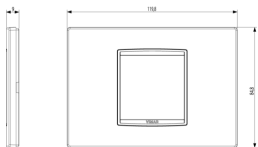

EIKON: Classic plate 2centrMBS Wood Italian wal

20652.C35

Wiring devices / Traditional wiring devices / EIKON / Cover plates

Classic plate 2centrMBS Wood Italian wal

2-central-module Classic cover plate, solid wood and chromed frame, Italian walnut

2 - Will be discontinued

1 NR

3D

- **Class group:** Domestic switching devices
- **Class:** Cover frame for domestic switching devices
- **Number of units:** 2
- **Mounting direction:** Horizontal and vertical
- **Number of units horizontal:** 2
- **Number of units vertical:** 1
- **Number of modules horizontal (module system):** 2
- **Number of modules vertical (module system):** 1
- **With mounting grid:** Yes
- **Suitable for subfloor installation duct box:** Yes
- **Suitable for wall duct:** Yes
- **Suitable for built-in installation:** Yes
- **Label space/information surface:** Yes
- **Material:** Wood
- **Material quality:** Other

- **Halogen free:** Yes
- **Surface protection:** Untreated
- **Surface finishing:** Matt
- **Colour:** Wood
- **RAL-number (similar):** 8025
- **Transparent:** No
- **With hinged lid:** No
- **Degree of protection (IP):** IP00
- **Type of fastening:** Clamp mounting
- **Width:** 119,80 mm
- **Height:** 84,80 mm
- **Depth:** 9,00 mm
- **Built-in width:** 119,80 mm
- **Built-in height:** 84,80 mm
- **Diameter bore hole (opening):** 0 mm

8 0 0 7 3 5 2 4 7 8 8 8 6
 8007352478886
 1 NR
 12.75x9.5x1.62 [cm]
 72.1 [g]

8 0 0 7 3 5 2 4 7 8 8 9 3
 8007352478893
 5 NR
 13.6x10.2x10.2 [cm]
 405.1 [g]

Vimar