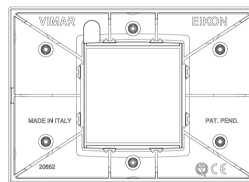

2 - Will be discontinued

1 NR

3D

- **Class group:** Domestic switching devices
- **Class:** Cover frame for domestic switching devices
- **Number of units:** 2
- **Mounting direction:** Horizontal and vertical
- **Number of units horizontal:** 2
- **Number of units vertical:** 1
- **Number of modules horizontal (module system):** 2
- **Number of modules vertical (module system):** 1
- **With mounting grid:** Yes
- **Suitable for subfloor installation duct box:** Yes
- **Suitable for wall duct:** Yes
- **Suitable for built-in installation:** Yes
- **Label space/information surface:** Yes
- **Material:** Glass
- **Material quality:** Glass

- **Halogen free:** Yes
- **Surface protection:** Untreated
- **Surface finishing:** Matt
- **Colour:** Silver
- **RAL-number (similar):** 9023
- **Transparent:** No
- **With hinged lid:** No
- **Degree of protection (IP):** IP00
- **Type of fastening:** Clamp mounting
- **Width:** 119,80 mm
- **Height:** 84,80 mm
- **Depth:** 9,00 mm
- **Built-in width:** 119,80 mm
- **Built-in height:** 84,80 mm
- **Diameter bore hole (opening):** 0 mm