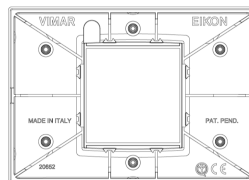

2 - Will be discontinued

1 NR

3D

- **Class group:** Domestic switching devices
- **Class:** Cover frame for domestic switching devices
- **Number of units:** 2
- **Mounting direction:** Horizontal and vertical
- **Number of units horizontal:** 2
- **Number of units vertical:** 1
- **Number of modules horizontal (module system):** 2
- **Number of modules vertical (module system):** 1
- **With mounting grid:** Yes
- **Suitable for subfloor installation duct box:** Yes
- **Suitable for wall duct:** Yes
- **Suitable for built-in installation:** Yes
- **Label space/information surface:** Yes
- **Material:** Metal
- **Material quality:** Other

- **Halogen free:** Yes
- **Surface protection:** Lacquered
- **Surface finishing:** Matt
- **Colour:** Gold
- **RAL-number (similar):** 1036
- **Transparent:** No
- **With hinged lid:** No
- **Degree of protection (IP):** IP00
- **Type of fastening:** Clamp mounting
- **Width:** 119,80 mm
- **Height:** 84,80 mm
- **Depth:** 9,00 mm
- **Built-in width:** 119,80 mm
- **Built-in height:** 84,80 mm
- **Diameter bore hole (opening):** 0 mm

8007352484290
1 NR
12.75x9.5x1.62 [cm]
114.2 [g]

8007352484306
5 NR
13.6x10.2x10.2 [cm]
620 [g]

Vimar