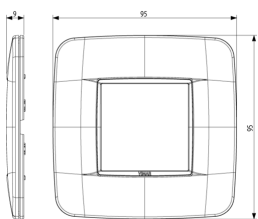

EIKON: Round plate 2MBS Wood American cherry

20677.C36

Wiring devices / Traditional wiring devices / EIKON / Cover plates

Round plate 2MBS Wood American cherry

2-module Round cover plate for British standard, solid wood and chromed frame, American cherrywood

2 - Will be discontinued

1 NR

20607 - Frame 2M BS

3D

- **Class group:** Domestic switching devices
- **Class:** Cover frame for domestic switching devices
- **Number of units:** 2
- **Mounting direction:** Horizontal and vertical
- **Number of units horizontal:** 2
- **Number of units vertical:** 1
- **Number of modules horizontal (module system):** 2
- **Number of modules vertical (module system):** 1
- **With mounting grid:** Yes
- **Suitable for subfloor installation duct box:** Yes
- **Suitable for wall duct:** Yes
- **Suitable for built-in installation:** Yes
- **Label space/information surface:** Yes
- **Material:** Wood
- **Material quality:** Other

- **Halogen free:** Yes
- **Surface protection:** Untreated
- **Surface finishing:** Matt
- **Colour:** Wood
- **RAL-number (similar):** 8003
- **Transparent:** No
- **With hinged lid:** No
- **Degree of protection (IP):** IP00
- **Type of fastening:** Clamp mounting
- **Width:** 95,00 mm
- **Height:** 95,00 mm
- **Depth:** 9,00 mm
- **Built-in width:** 95,00 mm
- **Built-in height:** 95,00 mm
- **Diameter bore hole (opening):** 0 mm

• 08. ASTA - UK

8007352480889
1 NR
9.7x9.7x1.7 [cm]
38.2 [g]

8007352480896
5 NR
10.3x9.4x10.5 [cm]
216.8 [g]

Vimar