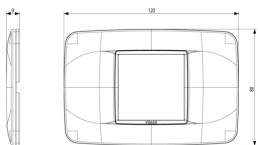

EIKON: Round plate 2centM Wood American cherry

20682.C36

Wiring devices / Traditional wiring devices / EIKON / Cover plates

Round plate 2centM Wood American cherry

2-central-module Round cover plate, solid wood and chromed frame, American cherrywood

2 - Will be discontinued

1 NR

3D