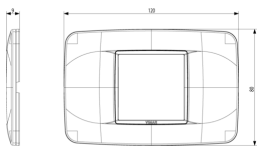

EIKON: Round plate 2centM Inox brushed steel

20682.C91

Wiring devices / Traditional wiring devices / EIKON / Cover plates

Round plate 2centM Inox brushed steel

2-central-module Round cover plate, stainless steel and chromed frame, brushed inox

2 - Will be discontinued

1 NR

3D