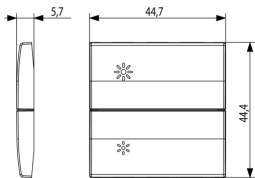

### 2 half buttons 2M regulation symb.white

Two interchangeable half-buttons, regulation symbol, 2 modules, white

3 - Active

1 NR

3D

- **Class group:** Installation bus systems
- **Class:** Touch rocker for bus system
- **Bus system KNX:** Yes
- **Bus system KNX-RF (Radio Frequent):** No
- **Bus system radio frequent:** No
- **Bus system LON:** No
- **Bus system Powernet:** No
- **Other bus systems:** Other
- **Radio frequent bidirectional:** No
- **Material:** Plastic
- **Material quality:** Thermoplastic
- **Surface protection:** Untreated
- **Surface finishing:** Matt
- **Colour:** White
- **RAL-number (similar):** 9016
- **Transparent:** No

8 007352592407

8007352592407  
1 NR  
6.5x6x1 [cm]  
5.7 [g]

8 007352592414

8007352592414  
10 NR  
12.3x9.6x5.1 [cm]  
89.8 [g]

Vimar