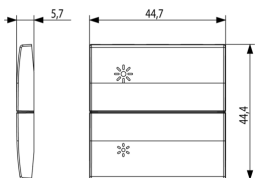

2 half buttons 2M regulation symb.grey

Two interchangeable half-buttons, regulation symbol, 2 modules, grey

3 - Active

1 NR

3D

- **Class group:** Installation bus systems
- **Class:** Touch rocker for bus system
- **Bus system KNX:** Yes
- **Bus system KNX-RF (Radio Frequent):** No
- **Bus system radio frequent:** No
- **Bus system LON:** No
- **Bus system Powernet:** No
- **Other bus systems:** Other

- **Radio frequent bidirectional:** No
- **Material:** Plastic
- **Material quality:** Thermoplastic
- **Surface protection:** Untreated
- **Surface finishing:** Matt
- **Colour:** Grey
- **RAL-number (similar):** 7024
- **Transparent:** No