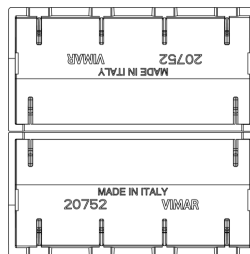

2 half buttons 2M regulation symb.grey

Two interchangeable half-buttons, regulation symbol, 2 modules, grey

3 - Active

1 NR

3D

- **Class group:** Installation bus systems
- **Class:** Touch rocker for bus system
- **Bus system KNX:** Yes
- **Bus system KNX-RF (Radio Frequent):** No
- **Bus system radio frequent:** No
- **Bus system LON:** No
- **Bus system Powernet:** No
- **Other bus systems:** Other

- **Radio frequent bidirectional:** No
- **Material:** Plastic
- **Material quality:** Thermoplastic
- **Surface protection:** Untreated
- **Surface finishing:** Matt
- **Colour:** Grey
- **RAL-number (similar):** 7024
- **Transparent:** No