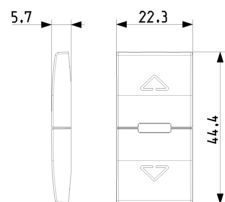

### 2 half buttons 1M arrows symbol white

Two 1-module interchangeable arrow symbol half-button caps, white

3 - Active

1 NR

20594.0 - Rolling shutter IoT  
connected mechanism

3D

- **Class group:** Installation bus systems
- **Class:** Touch rocker for bus system
- **Bus system KNX:** Yes
- **Bus system KNX-RF (Radio Frequent):** No
- **Bus system radio frequent:** No
- **Bus system LON:** No
- **Bus system Powernet:** No
- **Other bus systems:** Other

8007352628892  
 1 NR  
 4.44x2.23x0.67 [cm]  
 3.4 [g]

8007352628908  
 20 NR  
 12.3x9.6x5.1 [cm]  
 101.7 [g]

Vimar