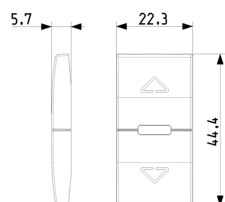

EIKON: 2 half buttons 1M arrows symbol grey

20755.2

Wiring devices / View Wireless wiring devices / EIKON / Buttons

2 half buttons 1M arrows symbol grey

Two 1-module interchangeable arrow symbol half-button caps, grey

3 - Active

1 NR

3D