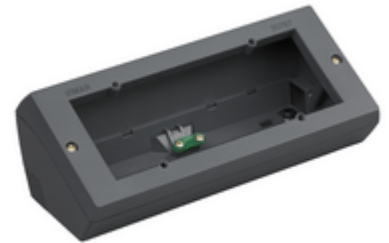

Connector block boxes: Table mounting box 7M grey

20787

System infrastructure / Enclosures and control units / Connector block boxes
/ Desktop

Table mounting box 7M grey

7-module table mounting box, grey. To complete with mounting frame and cover plate

3 - Active

2 NR

- [Multilanguage instructions sheet \(724 kb\)](#)

3D

- **Class group:** Domestic switching devices
- **Class:** Surface mounted box for flush-mounted switching equipment
- **Assembly arrangement:** Other
- **Suitable for modular domestic switching devices:** Yes
- **Number of modules (module system):** 7
- **Number of units:** 7
- **Mounting direction:** Horizontal
- **Material:** Plastic
- **Material quality:** Other
- **Halogen free:** Yes
- **Surface protection:** Untreated
- **Surface finishing:** Matt

- **Colour:** Grey
- **RAL-number (similar):** 7024
- **Transparent:** No
- **With cover frame:** No
- **With duct entry:** No
- **With cable entry:** Yes
- **With screw gland entry:** No
- **Shock resistant:** Yes
- **Degree of protection (IP):** IP20
- **Device width:** 206,00 mm
- **Device height:** 80,00 mm
- **Device depth:** 67,60 mm