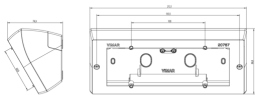

Connector block boxes: Table mounting box 7M grey

20787

System infrastructure / Enclosures and control units / Connector block boxes
/ Desktop

Table mounting box 7M grey

7-module table mounting box, grey. To complete with mounting frame and cover plate

3 - Active

2 NR

- [Multilanguage instructions sheet \(724 kb\)](#)

3D

- **Class group:** Domestic switching devices
- **Class:** Surface mounted box for flush-mounted switching equipment
- **Assembly arrangement:** Other
- **Suitable for modular domestic switching devices:** Yes
- **Number of modules (module system):** 7
- **Number of units:** 7
- **Mounting direction:** Horizontal
- **Material:** Plastic
- **Material quality:** Other
- **Halogen free:** Yes
- **Surface protection:** Untreated
- **Surface finishing:** Matt

- **Colour:** Grey
- **RAL-number (similar):** 7024
- **Transparent:** No
- **With cover frame:** No
- **With duct entry:** No
- **With cable entry:** Yes
- **With screw gland entry:** No
- **Shock resistant:** Yes
- **Degree of protection (IP):** IP20
- **Device width:** 206,00 mm
- **Device height:** 80,00 mm
- **Device depth:** 67,60 mm