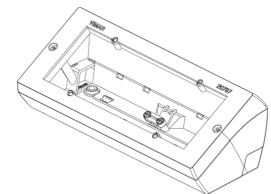

Connector block boxes: Table mounting box 7M grey

20787

System infrastructure / Enclosures and control units / Connector block boxes
/ Desktop

Table mounting box 7M grey

7-module table mounting box, grey. To complete with mounting frame and cover plate

3 - Active

2 NR

- [Multilanguage instructions sheet \(724 kb\)](#)

3D

- **Class group:** Domestic switching devices
- **Class:** Surface mounted box for flush-mounted switching equipment
- **Assembly arrangement:** Other
- **Suitable for modular domestic switching devices:** Yes
- **Number of modules (module system):** 7
- **Number of units:** 7
- **Mounting direction:** Horizontal
- **Material:** Plastic
- **Material quality:** Other
- **Halogen free:** Yes
- **Surface protection:** Untreated
- **Surface finishing:** Matt

- **Colour:** Grey
- **RAL-number (similar):** 7024
- **Transparent:** No
- **With cover frame:** No
- **With duct entry:** No
- **With cable entry:** Yes
- **With screw gland entry:** No
- **Shock resistant:** Yes
- **Degree of protection (IP):** IP20
- **Device width:** 206,00 mm
- **Device height:** 80,00 mm
- **Device depth:** 67,60 mm