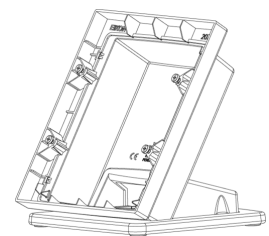

Connector block boxes: Table frame 8M white

20788.B

System infrastructure / Enclosures and control units / Connector block boxes
/ Desktop

Table frame 8M white

Table mounting box, 8 (4+4) modules, white. Delivered with frame for Eikon
Classic or Round cover plate

3 - Active

1 NR

3D

- **Class group:** Domestic switching devices
- **Class:** Surface mounted box for flush-mounted switching equipment
- **Assembly arrangement:** Other
- **Suitable for modular domestic switching devices:** Yes
- **Number of modules (module system):** 8
- **Number of units:** 8
- **Mounting direction:** Horizontal
- **Material:** Plastic
- **Material quality:** Other
- **Halogen free:** Yes
- **Surface protection:** Untreated
- **Surface finishing:** Matt

- **Colour:** White
- **RAL-number (similar):** 9016
- **Transparent:** No
- **With cover frame:** No
- **With duct entry:** No
- **With cable entry:** Yes
- **With screw gland entry:** No
- **Shock resistant:** Yes
- **Degree of protection (IP):** IP20
- **Device width:** 142,30 mm
- **Device height:** 150,30 mm
- **Device depth:** 134,00 mm