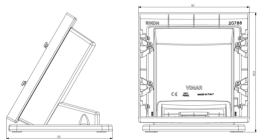

Connector block boxes: Table frame 8M white

20788.B

System infrastructure / Enclosures and control units / Connector block boxes
/ Desktop

Table frame 8M white

Table mounting box, 8 (4+4) modules, white. Delivered with frame for Eikon
Classic or Round cover plate

3 - Active

1 NR

3D

- **Class group:** Domestic switching devices
- **Class:** Surface mounted box for flush-mounted switching equipment
- **Assembly arrangement:** Other
- **Suitable for modular domestic switching devices:** Yes
- **Number of modules (module system):** 8
- **Number of units:** 8
- **Mounting direction:** Horizontal
- **Material:** Plastic
- **Material quality:** Other
- **Halogen free:** Yes
- **Surface protection:** Untreated
- **Surface finishing:** Matt

- **Colour:** White
- **RAL-number (similar):** 9016
- **Transparent:** No
- **With cover frame:** No
- **With duct entry:** No
- **With cable entry:** Yes
- **With screw gland entry:** No
- **Shock resistant:** Yes
- **Degree of protection (IP):** IP20
- **Device width:** 142,30 mm
- **Device height:** 150,30 mm
- **Device depth:** 134,00 mm