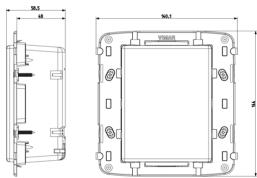

Shared components: Speaker 8ohm 10W 8M white

21588.B

Smart systems&products / By-me Plus / Shared components / Devices

Speaker 8ohm 10W 8M white

Passive speaker 8 Ohm 10 W RMS, to complete with Eikon, Arké or Plana cover plates, white - 8 (4+4) modules

3 - Active

1 NR

• [Multilanguage instructions sheet (1084 kb)](#)

• [Sound system](#)

3D