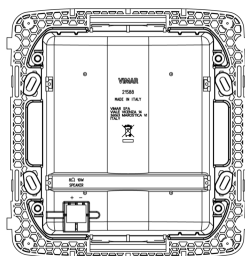

Shared components: Speaker 8ohm 10W 8M white

21588.B

Smart systems&products / By-me Plus / Shared components / Devices

Speaker 8ohm 10W 8M white

Passive speaker 8 Ohm 10 W RMS, to complete with Eikon, Arké or Plana cover plates, white - 8 (4+4) modules

3 - Active

1 NR

• [Multilanguage instructions sheet (1084 kb)](#)

• [Sound system](#)

3D