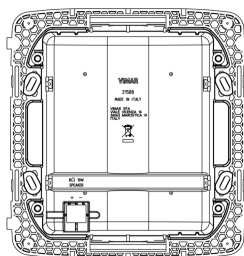

• [Multilanguage instructions sheet (1084 kb)](#)

• [Sound system](#)