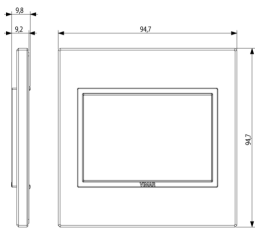

3 - Active

1 NR

20608 - Frame 3M BS

3D

- **Class group:** Domestic switching devices
- **Class:** Cover frame for domestic switching devices
- **Number of units:** 3
- **Mounting direction:** Horizontal and vertical
- **Number of units horizontal:** 3
- **Number of units vertical:** 1
- **Number of modules horizontal (module system):** 3
- **Number of modules vertical (module system):** 1
- **With mounting grid:** Yes
- **Suitable for subfloor installation duct box:** Yes
- **Suitable for wall duct:** Yes
- **Suitable for built-in installation:** Yes
- **Label space/information surface:** Yes
- **Material:** Metal
- **Material quality:** Aluminium

- **Halogen free:** Yes
- **Surface protection:** Metallic
- **Surface finishing:** Glossy
- **Colour:** Black
- **RAL-number (similar):** 9022
- **Transparent:** No
- **With hinged lid:** No
- **Degree of protection (IP):** IP00
- **Type of fastening:** Clamp mounting
- **Width:** 94,70 mm
- **Height:** 94,70 mm
- **Depth:** 9,80 mm
- **Built-in width:** 94,70 mm
- **Built-in height:** 94,70 mm
- **Diameter bore hole (opening):** 0 mm

- 01. IMQ - Italy ([download](#))
- 08. ASTA - UK

- 29. QCERT - Colombia

8007352488212
1 NR
13.1x11.6x1.85 [cm]
87.8 [g]

8007352488229
5 NR
13.9x10.8x12.6 [cm]
468.8 [g]