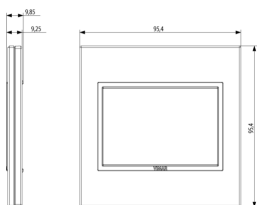

EIKON: Plate 3M BS crystal white diamond

21648.70

Wiring devices / Traditional wiring devices / EIKON / Cover plates

Plate 3M BS crystal white diamond

3-module cover plate for British standard mounting, bevelLED crystal, diamant white

3 - Active

1 NR

20608 - Frame 3M BS

3D

- **Class group:** Domestic switching devices
- **Class:** Cover frame for domestic switching devices
- **Number of units:** 3
- **Mounting direction:** Horizontal and vertical
- **Number of units horizontal:** 3
- **Number of units vertical:** 1
- **Number of modules horizontal (module system):** 3
- **Number of modules vertical (module system):** 1
- **With mounting grid:** Yes
- **Suitable for subfloor installation duct box:** Yes
- **Suitable for wall duct:** Yes
- **Suitable for built-in installation:** Yes
- **Label space/information surface:** Yes
- **Material:** Glass
- **Material quality:** Glass

- **Halogen free:** Yes
- **Surface protection:** Untreated
- **Surface finishing:** Glossy
- **Colour:** White
- **RAL-number (similar):** 9016
- **Transparent:** No
- **With hinged lid:** No
- **Degree of protection (IP):** IP00
- **Type of fastening:** Clamp mounting
- **Width:** 95,40 mm
- **Height:** 95,40 mm
- **Depth:** 9,85 mm
- **Built-in width:** 95,40 mm
- **Built-in height:** 95,40 mm
- **Diameter bore hole (opening):** 0 mm