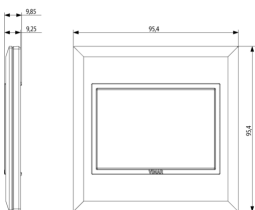

EIKON: Plate 3M BS crystal bronze mirror

21648.75

Wiring devices / Traditional wiring devices / EIKON / Cover plates

Plate 3M BS crystal bronze mirror

3-module cover plate for British standard mounting, bevelLED crystal, bronze mirror

3 - Active

1 NR

20608 - Frame 3M BS

3D

- **Class group:** Domestic switching devices
- **Class:** Cover frame for domestic switching devices
- **Number of units:** 3
- **Mounting direction:** Horizontal and vertical
- **Number of units horizontal:** 3
- **Number of units vertical:** 1
- **Number of modules horizontal (module system):** 3
- **Number of modules vertical (module system):** 1
- **With mounting grid:** Yes
- **Suitable for subfloor installation duct box:** Yes
- **Suitable for wall duct:** Yes
- **Suitable for built-in installation:** Yes
- **Label space/information surface:** Yes
- **Material:** Glass
- **Material quality:** Glass

- **Halogen free:** Yes
- **Surface protection:** Untreated
- **Surface finishing:** Glossy
- **Colour:** Bronze
- **RAL-number (similar):** 1035
- **Transparent:** No
- **With hinged lid:** No
- **Degree of protection (IP):** IP00
- **Type of fastening:** Clamp mounting
- **Width:** 95,40 mm
- **Height:** 95,40 mm
- **Depth:** 9,85 mm
- **Built-in width:** 95,40 mm
- **Built-in height:** 95,40 mm
- **Diameter bore hole (opening):** 0 mm