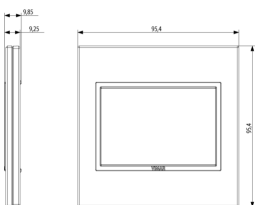

EIKON: Plate 3M BS crystal total black diamond

21648.88

Wiring devices / Traditional wiring devices / EIKON / Cover plates

Plate 3M BS crystal total black diamond

3-module cover plate for British standard mounting, bevelLED crystal, total black diamond

3 - Active

1 NR

20608 - Frame 3M BS

3D

- **Class group:** Domestic switching devices
- **Class:** Cover frame for domestic switching devices
- **Number of units:** 3
- **Mounting direction:** Horizontal and vertical
- **Number of units horizontal:** 3
- **Number of units vertical:** 1
- **Number of modules horizontal (module system):** 3
- **Number of modules vertical (module system):** 1
- **With mounting grid:** Yes
- **Suitable for subfloor installation duct box:** Yes
- **Suitable for wall duct:** Yes
- **Suitable for built-in installation:** Yes
- **Label space/information surface:** Yes
- **Material:** Glass
- **Material quality:** Glass

- **Halogen free:** Yes
- **Surface protection:** Untreated
- **Surface finishing:** Glossy
- **Colour:** Black
- **RAL-number (similar):** 9005
- **Transparent:** No
- **With hinged lid:** No
- **Degree of protection (IP):** IP00
- **Type of fastening:** Clamp mounting
- **Width:** 95,40 mm
- **Height:** 95,40 mm
- **Depth:** 9,85 mm
- **Built-in width:** 95,40 mm
- **Built-in height:** 95,40 mm
- **Diameter bore hole (opening):** 0 mm