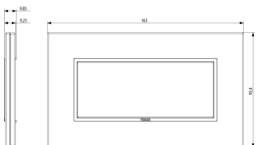

EIKON: Plate 5M BS crystal white diamond

21649.70

Wiring devices / Traditional wiring devices / EIKON / Cover plates

Plate 5M BS crystal white diamond

5-module cover plate for British standard mounting, bevelLED crystal, diamant white

3 - Active

1 NR

20609 - Frame 5M BS

3D

- **Class group:** Domestic switching devices
- **Class:** Cover frame for domestic switching devices
- **Number of units:** 5
- **Mounting direction:** Horizontal and vertical
- **Number of units horizontal:** 5
- **Number of units vertical:** 1
- **Number of modules horizontal (module system):** 5
- **Number of modules vertical (module system):** 1
- **With mounting grid:** Yes
- **Suitable for subfloor installation duct box:** Yes
- **Suitable for wall duct:** Yes
- **Suitable for built-in installation:** Yes
- **Label space/information surface:** Yes
- **Material:** Glass
- **Material quality:** Glass

- **Halogen free:** Yes
- **Surface protection:** Untreated
- **Surface finishing:** Glossy
- **Colour:** White
- **RAL-number (similar):** 9016
- **Transparent:** No
- **With hinged lid:** No
- **Degree of protection (IP):** IP00
- **Type of fastening:** Clamp mounting
- **Width:** 163,00 mm
- **Height:** 95,40 mm
- **Depth:** 9,85 mm
- **Built-in width:** 163,00 mm
- **Built-in height:** 95,40 mm
- **Diameter bore hole (opening):** 0 mm