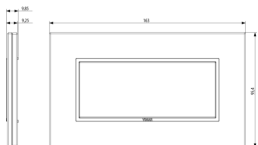

EIKON: Plate 5M BS crystal pearl grey

21649.73

Wiring devices / Traditional wiring devices / EIKON / Cover plates

Plate 5M BS crystal pearl grey

5-module cover plate for British standard mounting, bevelLED crystal, pearl grey

3 - Active

1 NR

20609 - Frame 5M BS

3D

- **Class group:** Domestic switching devices
- **Class:** Cover frame for domestic switching devices
- **Number of units:** 5
- **Mounting direction:** Horizontal and vertical
- **Number of units horizontal:** 5
- **Number of units vertical:** 1
- **Number of modules horizontal (module system):** 5
- **Number of modules vertical (module system):** 1
- **With mounting grid:** Yes
- **Suitable for subfloor installation duct box:** Yes
- **Suitable for wall duct:** Yes
- **Suitable for built-in installation:** Yes
- **Label space/information surface:** Yes
- **Material:** Glass
- **Material quality:** Glass

- **Halogen free:** Yes
- **Surface protection:** Untreated
- **Surface finishing:** Matt
- **Colour:** Grey
- **RAL-number (similar):** 7035
- **Transparent:** No
- **With hinged lid:** No
- **Degree of protection (IP):** IP00
- **Type of fastening:** Clamp mounting
- **Width:** 163,00 mm
- **Height:** 95,40 mm
- **Depth:** 9,85 mm
- **Built-in width:** 163,00 mm
- **Built-in height:** 95,40 mm
- **Diameter bore hole (opening):** 0 mm