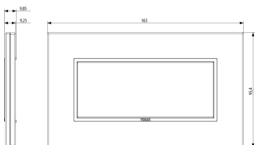

EIKON: Plate 5M BS crystal black diamond

21649.76

Wiring devices / Traditional wiring devices / EIKON / Cover plates

Plate 5M BS crystal black diamond

5-module cover plate for British standard mounting, bevelLED crystal, black diamond

3 - Active

1 NR

20609 - Frame 5M BS

3D

- **Class group:** Domestic switching devices
- **Class:** Cover frame for domestic switching devices
- **Number of units:** 5
- **Mounting direction:** Horizontal and vertical
- **Number of units horizontal:** 5
- **Number of units vertical:** 1
- **Number of modules horizontal (module system):** 5
- **Number of modules vertical (module system):** 1
- **With mounting grid:** Yes
- **Suitable for subfloor installation duct box:** Yes
- **Suitable for wall duct:** Yes
- **Suitable for built-in installation:** Yes
- **Label space/information surface:** Yes
- **Material:** Glass
- **Material quality:** Glass

- **Halogen free:** Yes
- **Surface protection:** Untreated
- **Surface finishing:** Glossy
- **Colour:** Black
- **RAL-number (similar):** 9005
- **Transparent:** No
- **With hinged lid:** No
- **Degree of protection (IP):** IP00
- **Type of fastening:** Clamp mounting
- **Width:** 163,00 mm
- **Height:** 95,40 mm
- **Depth:** 9,85 mm
- **Built-in width:** 163,00 mm
- **Built-in height:** 95,40 mm
- **Diameter bore hole (opening):** 0 mm