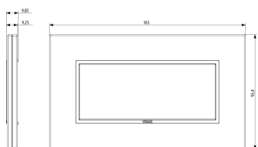

EIKON: Plate 5M BS crystal total black diamond

21649.88

Wiring devices / Traditional wiring devices / EIKON / Cover plates

Plate 5M BS crystal total black diamond

5-module cover plate for British standard mounting, bevelLED crystal, total black diamond

3 - Active

1 NR

20609 - Frame 5M BS

3D

- **Class group:** Domestic switching devices
- **Class:** Cover frame for domestic switching devices
- **Number of units:** 5
- **Mounting direction:** Horizontal and vertical
- **Number of units horizontal:** 5
- **Number of units vertical:** 1
- **Number of modules horizontal (module system):** 5
- **Number of modules vertical (module system):** 1
- **With mounting grid:** Yes
- **Suitable for subfloor installation duct box:** Yes
- **Suitable for wall duct:** Yes
- **Suitable for built-in installation:** Yes
- **Label space/information surface:** Yes
- **Material:** Glass
- **Material quality:** Glass

- **Halogen free:** Yes
- **Surface protection:** Untreated
- **Surface finishing:** Glossy
- **Colour:** Black
- **RAL-number (similar):** 9005
- **Transparent:** No
- **With hinged lid:** No
- **Degree of protection (IP):** IP00
- **Type of fastening:** Clamp mounting
- **Width:** 163,00 mm
- **Height:** 95,40 mm
- **Depth:** 9,85 mm
- **Built-in width:** 163,00 mm
- **Built-in height:** 95,40 mm
- **Diameter bore hole (opening):** 0 mm