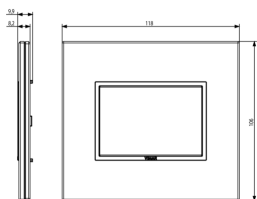

EIKON: Plate 3M crystal total white diamond

21653.87

Wiring devices / Traditional wiring devices / EIKON / Cover plates

Plate 3M crystal total white diamond

3-module cover plate, bevelled crystal, total white diamond

3 - Active

1 NR

3D